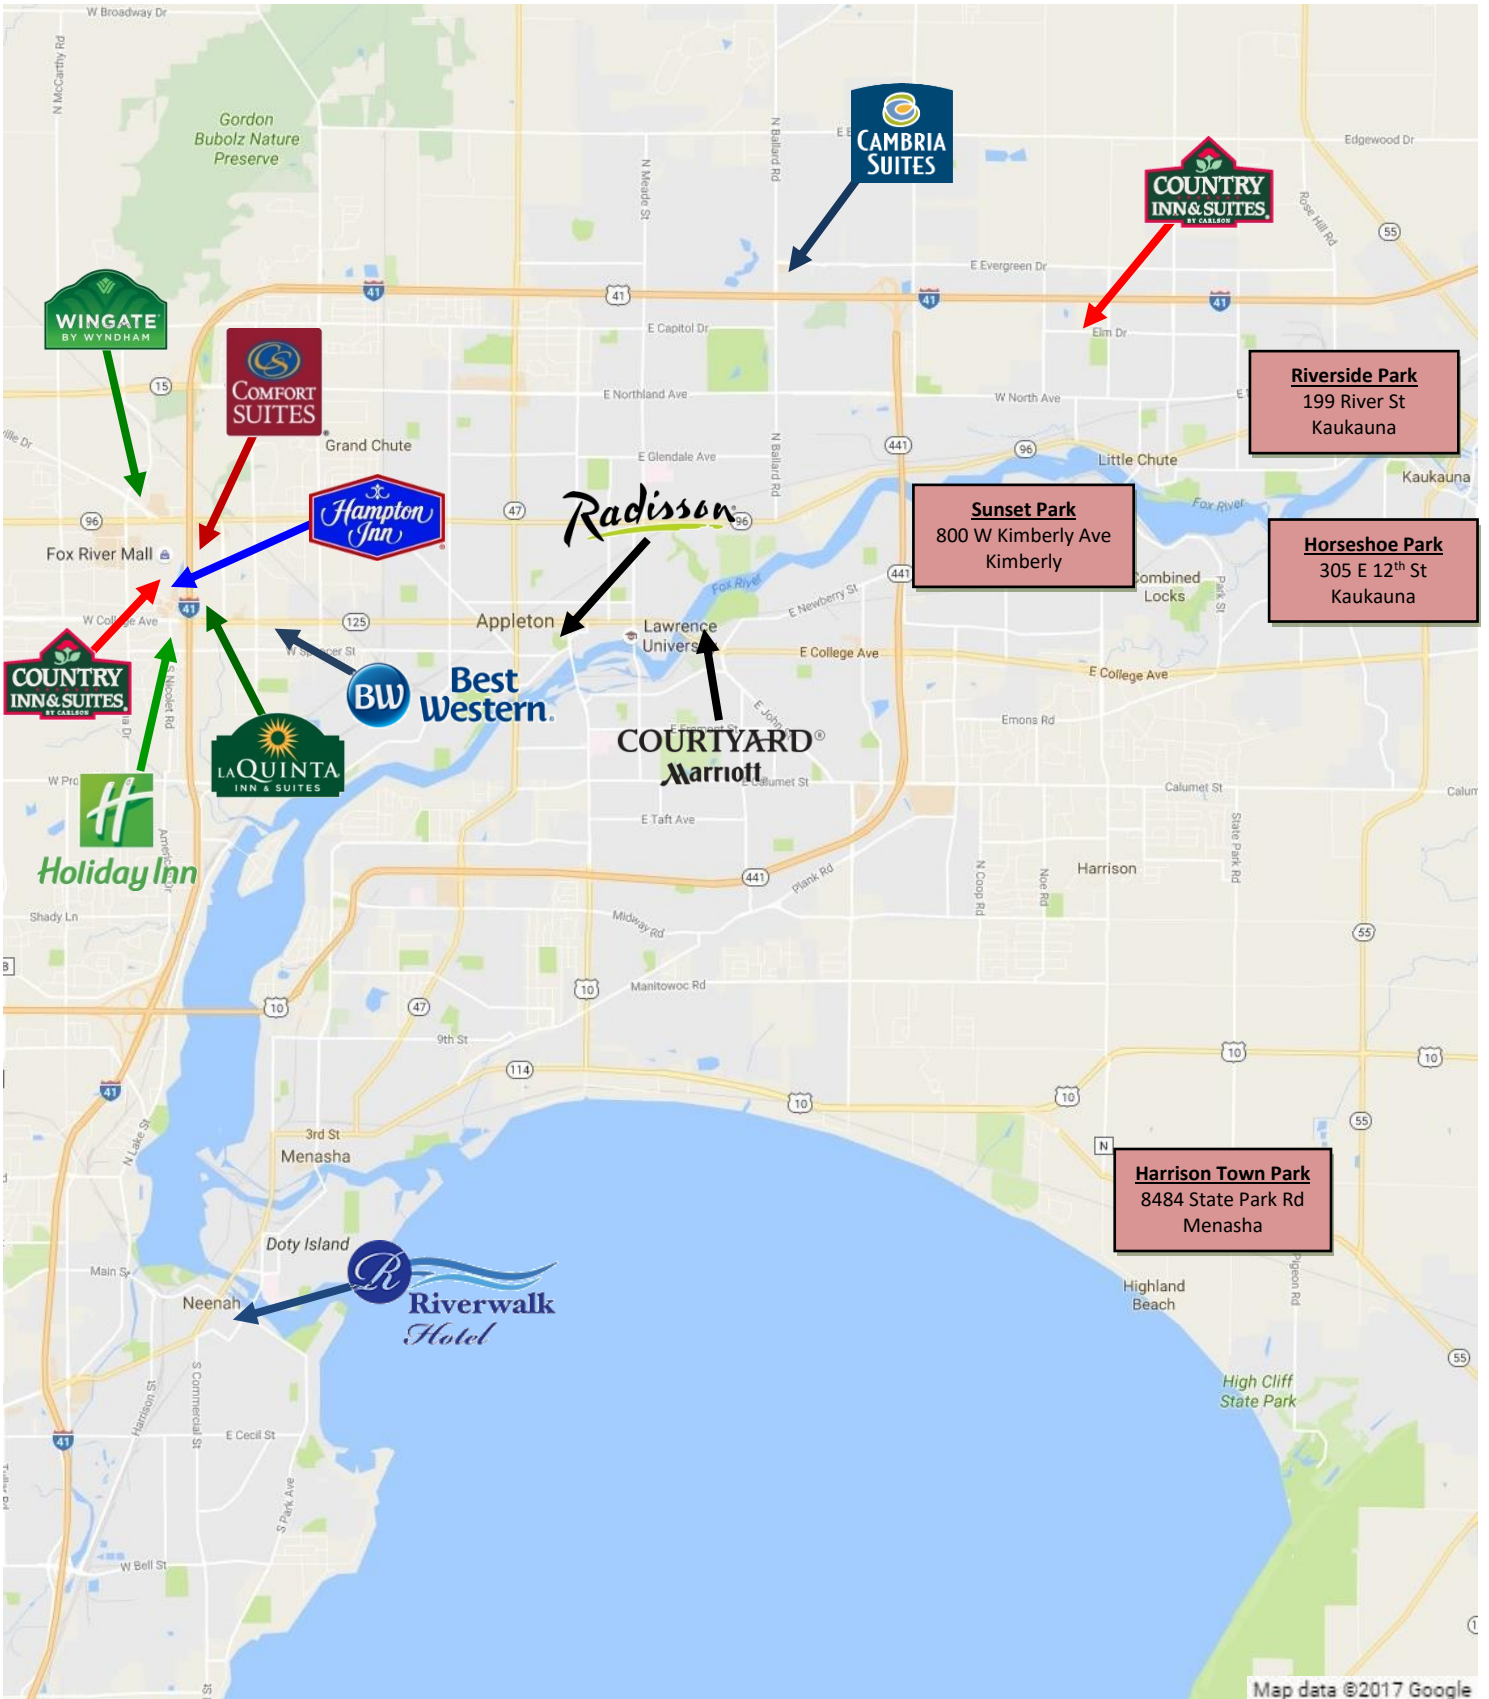

*Mention “NSA Girls State Softball Tournament” when calling hotels to get these rates

FOX CITIES
GREATER APPLETON WISCONSIN